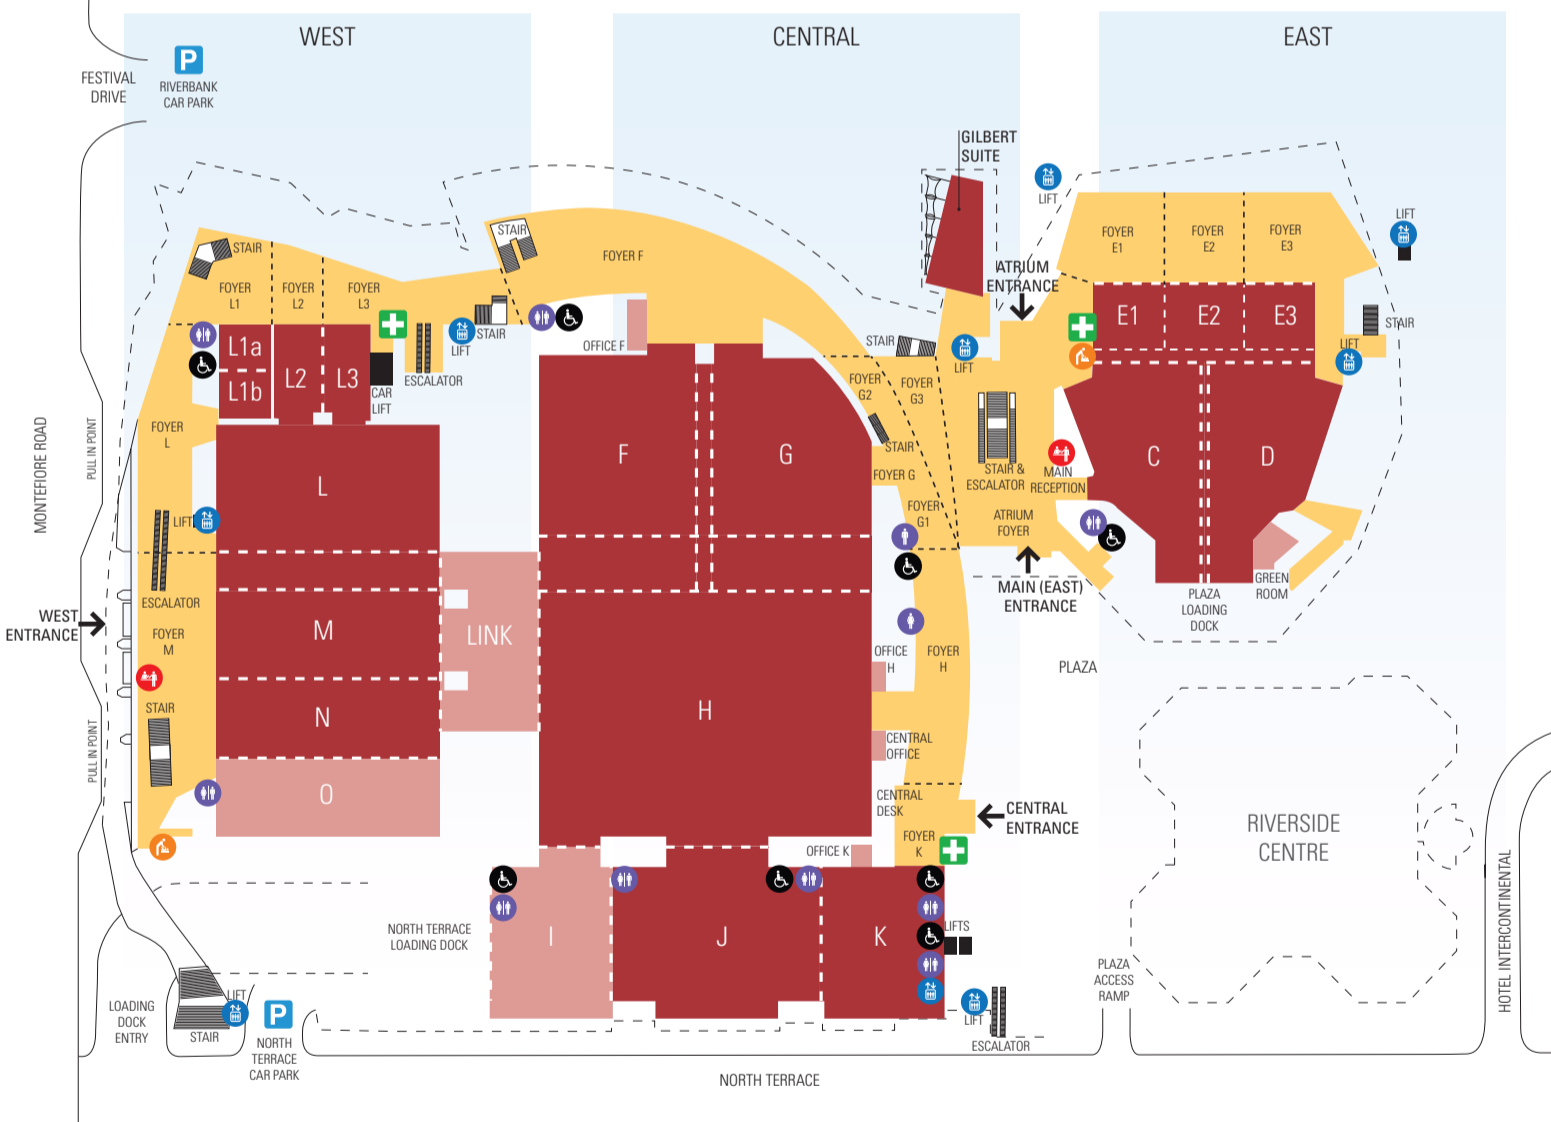

UPPER LEVEL

ADELAIDE
CONVENTION
CENTRE

For more information visit
www.adelaidecc.com.au

-  RECEPTION
-  LIFT
-  TOILET
-  ACCESS TOILET
-  PARKING
-  FIRST AID ROOM
-  PARENT ROOM
-  STAIRS & ESCALATORS
-  FOYER
-  FUNCTION AREA

GROUND LEVEL

LOWER LEVEL

0 5 10 20 30 40 50
SCALE