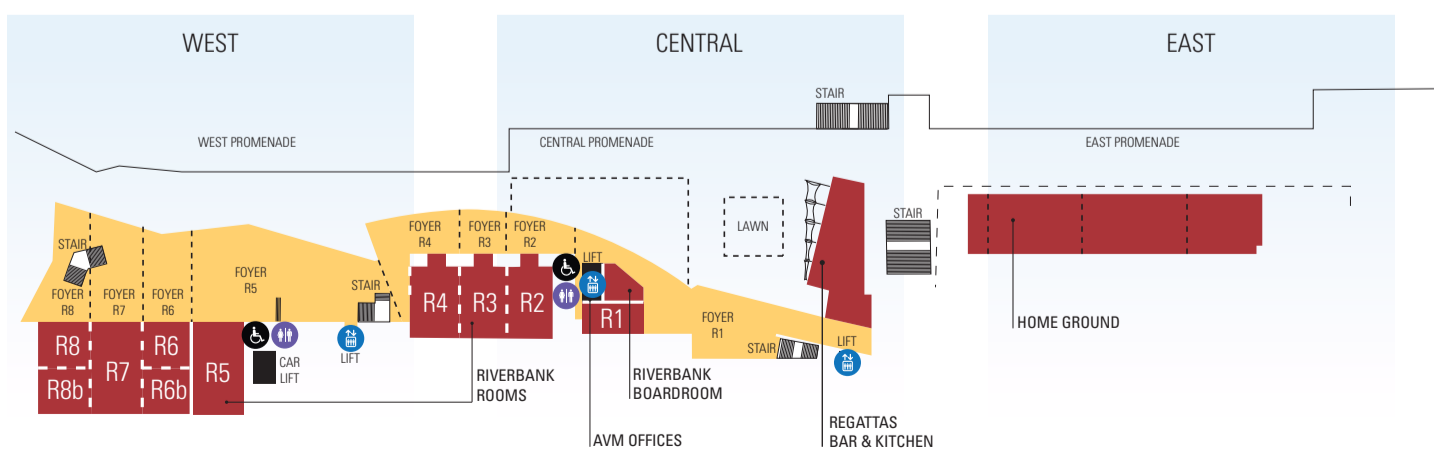

UPPER LEVEL

ADELAIDE
CONVENTION
CENTRE

For more information visit
www.adelaidecc.com.au

-  RECEPTION
-  LIFT
-  TOILET
-  ACCESS TOILET
-  PARKING
-  FIRST AID ROOM
-  PARENT ROOM
-  STAIRS & ESCALATORS
-  FOYER
-  FUNCTION AREA

GROUND LEVEL

LOWER LEVEL

0 5 10 20 30 40 50
SCALE