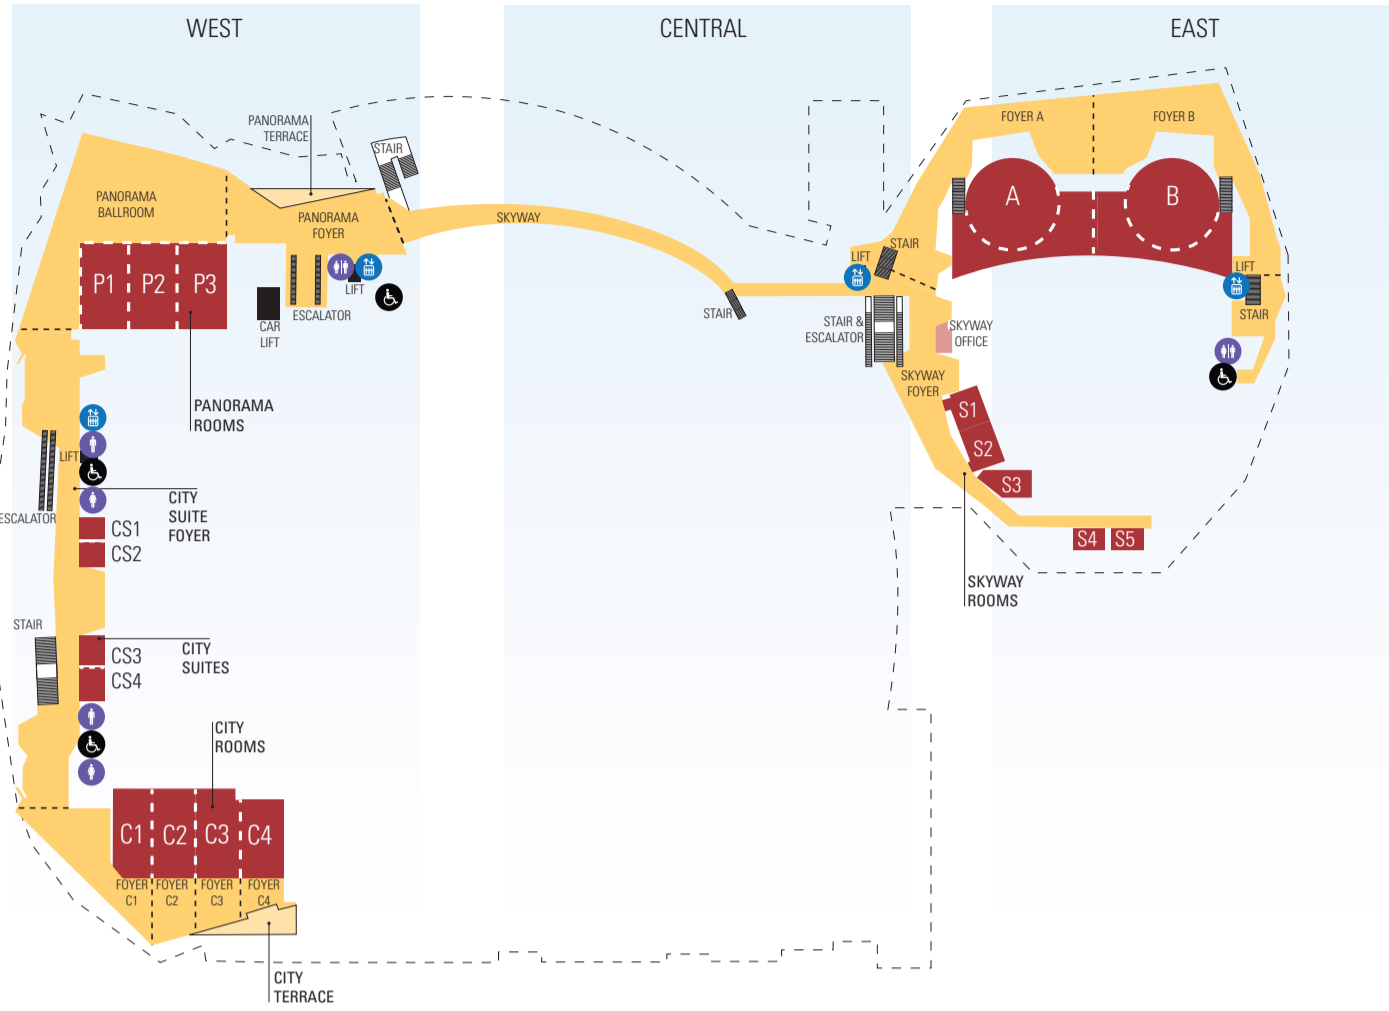

UPPER LEVEL

ADELAIDE
CONVENTION
CENTRE

For more information visit
www.adelaidecc.com.au

-  RECEPTION
-  LIFT
-  TOILET
-  ACCESS TOILET
-  PARKING
-  FIRST AID ROOM
-  PARENT ROOM
-  STAIRS & ESCALATORS
-  FOYER
-  FUNCTION AREA

GROUND LEVEL

LOWER LEVEL

0 5 10 20 30 40 50
SCALE